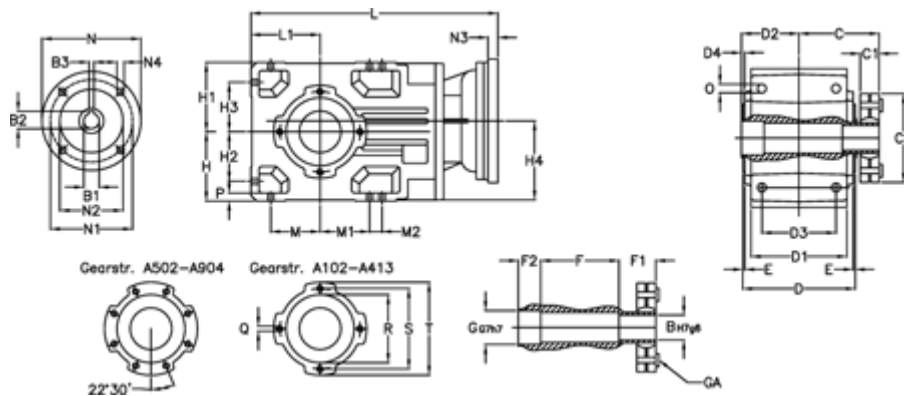

Article number: 29600201205240
 Description: Bevel helical gearbox
 A202US-12-P100B5

Measures

B = 30	D1 = 110	F2 = 36	L = 335.5	N3 = -
B1 = 28	D2 = 60	G = 32	L1 = 80	N4 = M12x16
B2 = 31.3	D3 = 90	GA = 14,5 NM	M = 60.0	O = 9.5
B3 = 8	d4 = 4.5	H = 80	M1 = 60.0	P = 9
C = 89.5	Description = A202US-xx-P100 B5	H1 = 80	M2 = -	Q = M8x15
C1 = 23	E = 3.0	H2 = 60.0	N = 250	R = 95
C2 = 72.0	F = 77.5	H3 = 60.0	N1 = 215	S = 115
D = 136	F1 = 36.0	H4 = 93.0	N2 = 180	T = 140